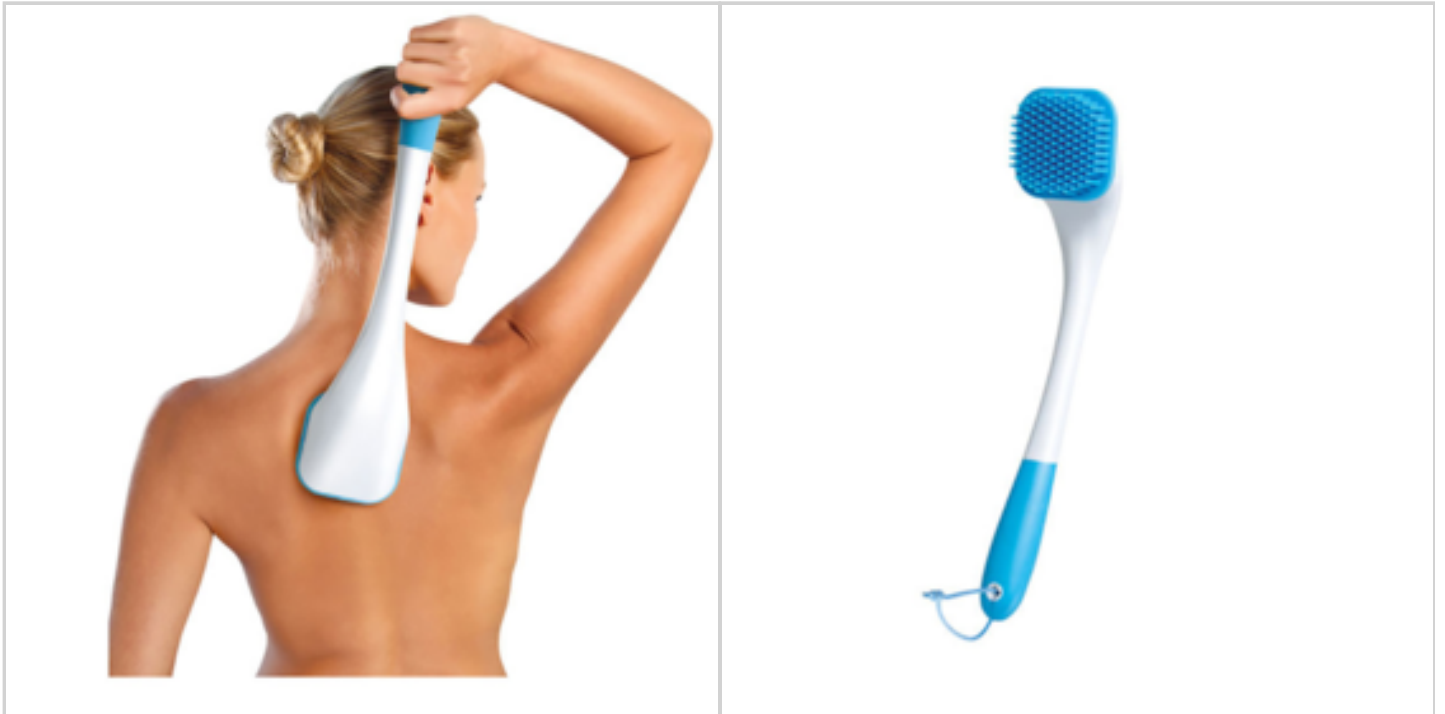

Price offer : OP15893 (price valid until : 18/04/2026)

DOUBLE SIDED WOODEN BATH BRUSH

Ref. 40401133

One side bristle, the other side loofah.
Great for exfoliation.

DETAILED INFO

Material :

Gross Weight : 190 gr.

- Long ergonomic handle for hard to reach areas
- No bending, twisting or straining – ideal for feet, legs, ankles, and back
- Easily apply lotions or gels all over your body
- Interchangeable heads help scrub, soften, soothe, or smooth your body
- Everything stores neatly in a zippered pouch

Ref. : 40268134

Price : 2.57 €

Price offer : OP15893 (price valid until : 18/04/2026)

LONG REACH SILICONE BRUSH

Ref. 40496133

Over 130 massaging bristles.
 16" long to scrub those hard to reach areas
 Rubberized handle for a good grip
 Built-in lanyard for hanging when not in use.
 Removable scrub head for easy cleaning.