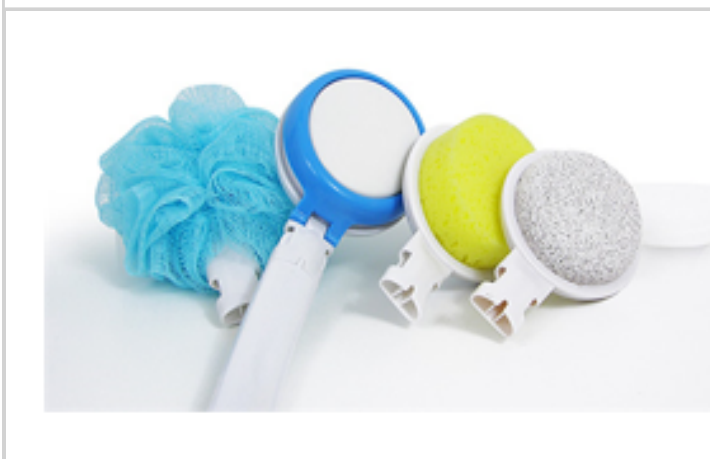

Price offer : OP15893 (price valid until : 18/04/2026)

15 PIECES SPA SYSTEM

Ref. 40402134

Scrub, smooth, soften, and soothe.

Set includes pumice brush, loofah brush, lotion applicator holder, 10 lotion applicators, body sponge and foldable long handle wand

- Long ergonomic handle for hard to reach areas
- No bending, twisting or straining – ideal for feet, legs, ankles, and back
- Easily apply lotions or gels all over your body
- Interchangeable heads help scrub, soften, soothe, or smooth your body
- Everything stores neatly in a zippered pouch