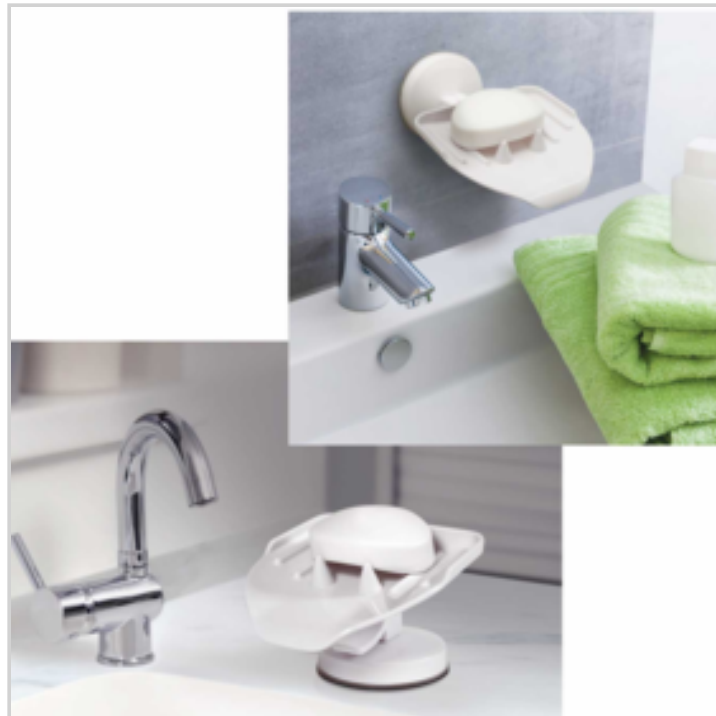

Price offer : OP15879 (price valid until : 19/04/2026)

2 IN ONE SINK SPONGE AND BRUSH HOLDER

Ref. 63074133

Add extra storage to your sink or shower Suction Sink Sponge & Brush Holder.
Perfect for holding a scrub brush, sponge or bar of soap, its open design provides optimal drainage.
Three strong suction cups firmly adhere to most smooth surfaces.
Made of sturdy steel, the beautiful scroll design will add a traditional touch to your home.

Ref. : 72723133

Price : 5.4 €
+ 0.04 € of DEEE

Price offer : OP15879 (price valid until : 19/04/2026)

2 WAY SOAP SAVER TRAY WHITE COLOR

Ref. 40541133

Keeps soap dry, making it last longer
 Adjustable suction cup for dual mounting options
 Designed to hold soap in place as excess water drains