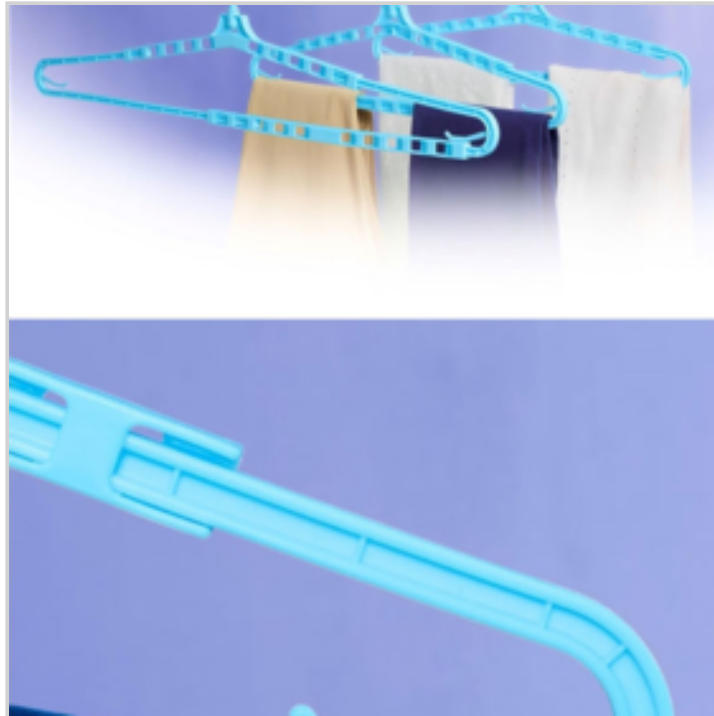

**Note :**

**EAN :**

**Ref. :** 21917133

**Price :** 37.4 €

Price offer : OP15878 (price valid until : 19/04/2026)

**SET OF 3 PCS EXTENSIBLE HANGERS**

Ref. 21919133

2 hooks for hanging up to 2 trousers!