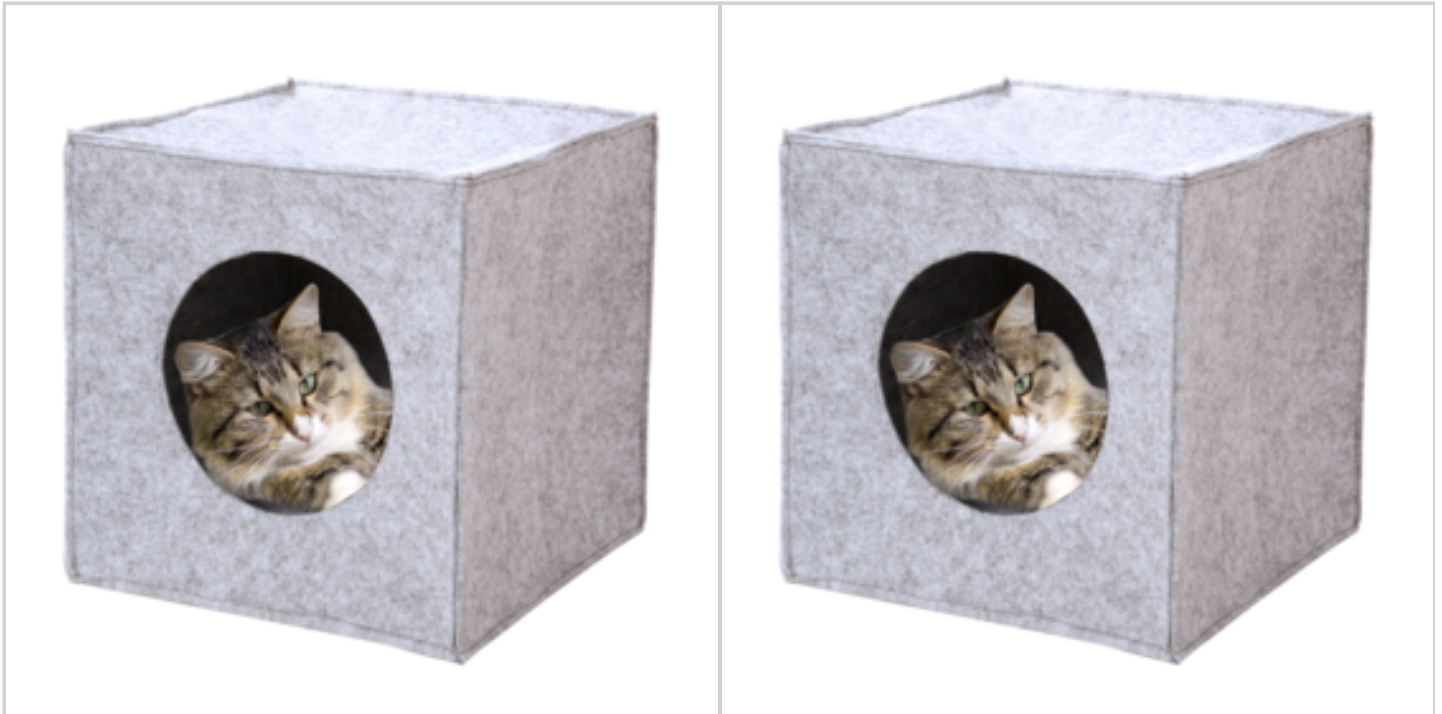

EAN :

Ref. : 21921133

Price : 9.45 €
+ 0.38 € eco-share

Price offer : OP15878 (price valid until : 19/04/2026)

PET BOX FOR CAT IN FELT

Ref. 81717133

Kennel for cat in foldable felt and light gray color.

Practical, she can put herself at any place in the house and / or be carried away during a trip or other.

Because it is so light, cleaning is easy.

This niche is perfect for your pet to have his own little corner in your home.

DETAILED INFO

Material : Feutre

Gross Weight : 320 gr.

Net Weight : 310 gr.

Size item : L 0 x w 0 x h 0 cm