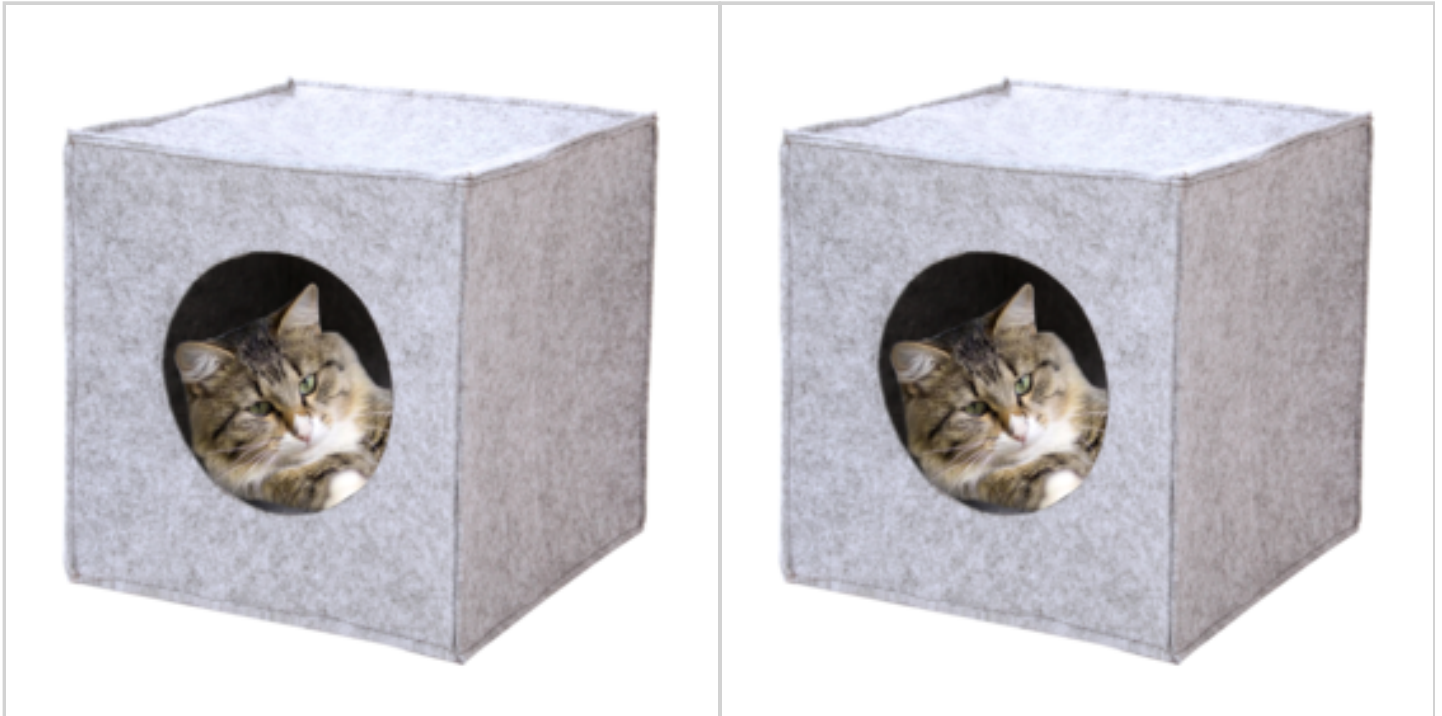

## PET BOX FOR CAT IN FELT

Ref. 81717133

Kennel for cat in foldable felt and light gray color.

Practical, she can put herself at any place in the house and / or be carried away during a trip or other.

Because it is so light, cleaning is easy.

This niche is perfect for your pet to have his own little corner in your home.