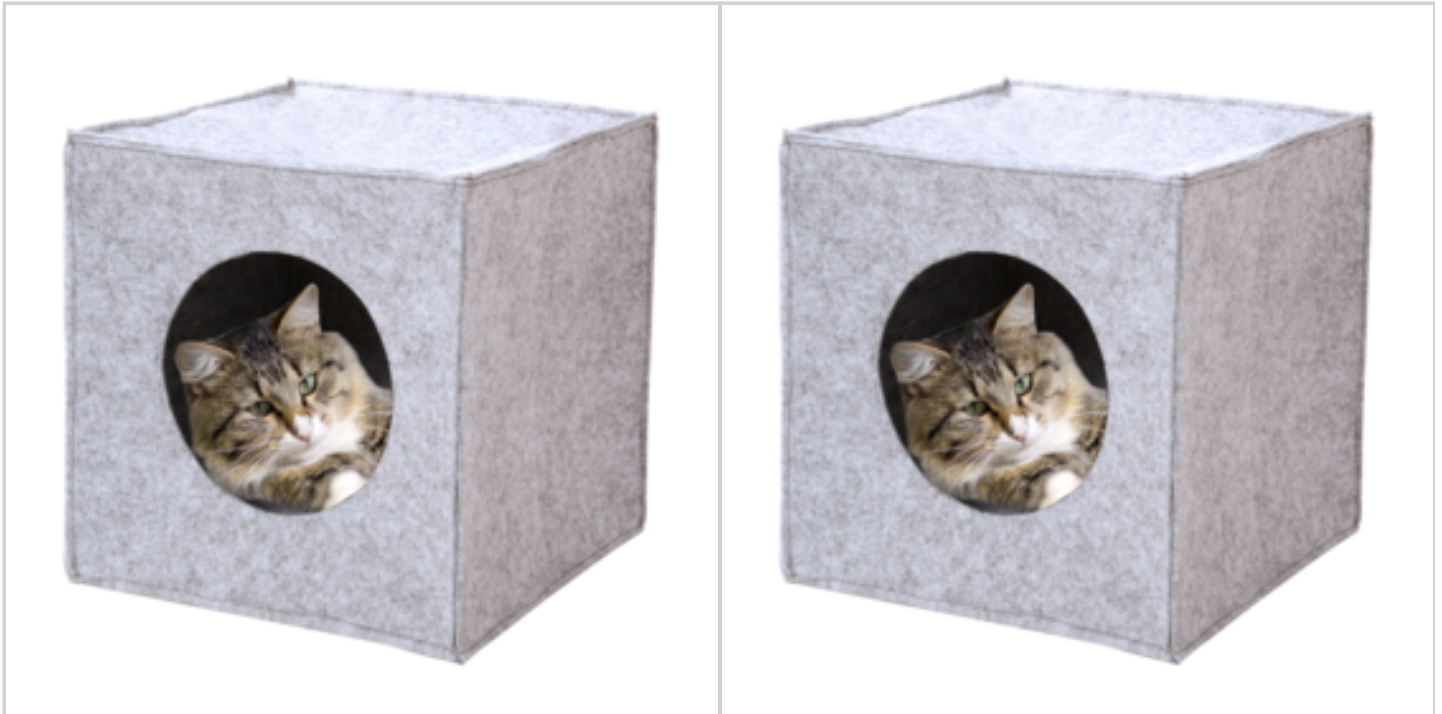

EAN :

Ref. : 21921133

Price : 9.22 €
+ 0.38 € eco-share

Price offer : OP15877 (price valid until : 17/04/2026)

PET BOX FOR CAT IN FELT

Ref. 81717133

Kennel for cat in foldable felt and light gray color.

Practical, she can put herself at any place in the house and / or be carried away during a trip or other.

Because it is so light, cleaning is easy.

This niche is perfect for your pet to have his own little corner in your home.

DETAILED INFO

Material : Feutre

Gross Weight : 320 gr.

Net Weight : 310 gr.

Size item : L 0 x w 0 x h 0 cm