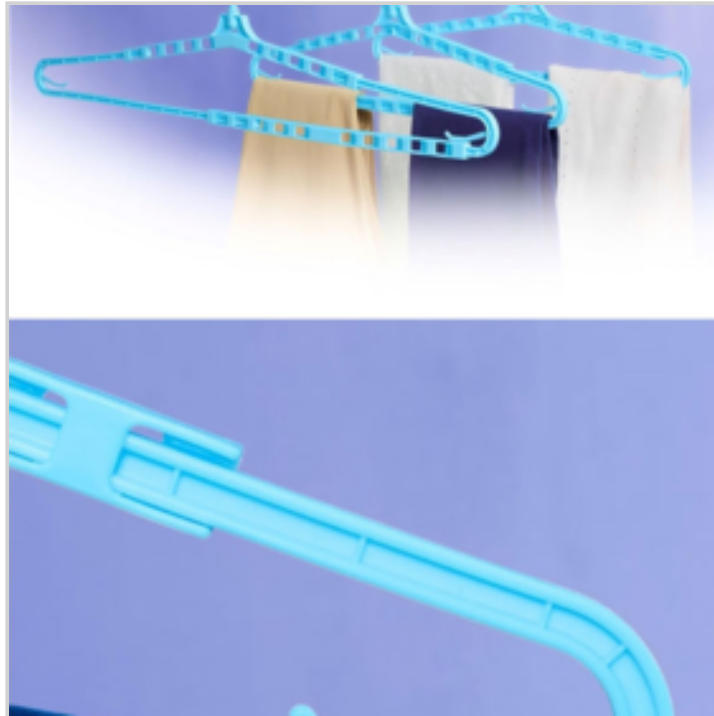

Price offer : OP15877 (price valid until : 17/04/2026)

SET OF 3 PCS EXTENSIBLE HANGERS

Ref. 21919133

2 hooks for hanging up to 2 trousers!

DETAILED INFO

Material : PP

Gross Weight : 0 gr.

Net Weight : 0 gr.

Size item : L 0 x w 0 x h 0 cm

Packaging: sachet plastique

MOQ : 1

Customs Tariff Number :

Note :

EAN :

Ref. : 21919133

Price : 2.92 €