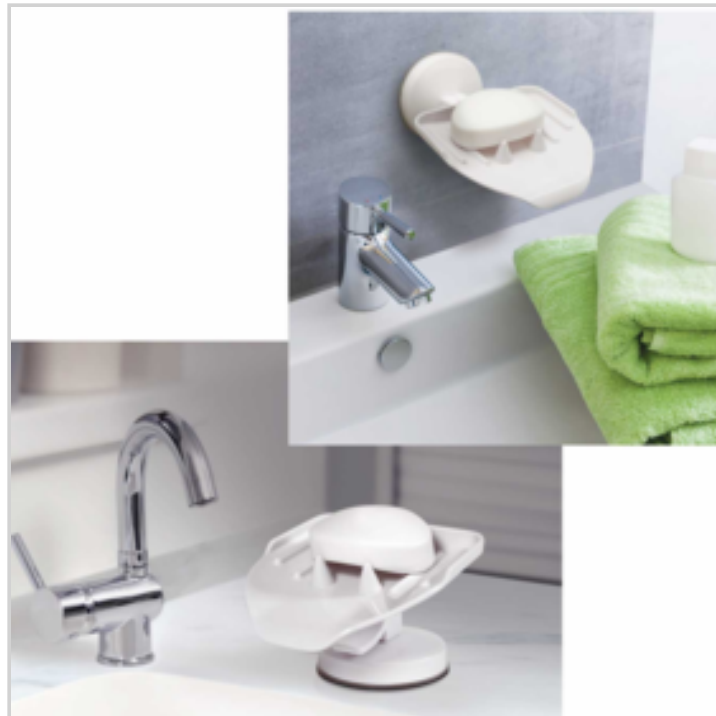

## 2 IN ONE SINK SPONGE AND BRUSH HOLDER

Ref. 63074133

Add extra storage to your sink or shower Suction Sink Sponge & Brush Holder.  
Perfect for holding a scrub brush, sponge or bar of soap, its open design provides optimal drainage.  
Three strong suction cups firmly adhere to most smooth surfaces.  
Made of sturdy steel, the beautiful scroll design will add a traditional touch to your home.

## 2 WAY SOAP SAVER TRAY WHITE COLOR

Ref. 40541133

Keeps soap dry, making it last longer  
 Adjustable suction cup for dual mounting options  
 Designed to hold soap in place as excess water drains