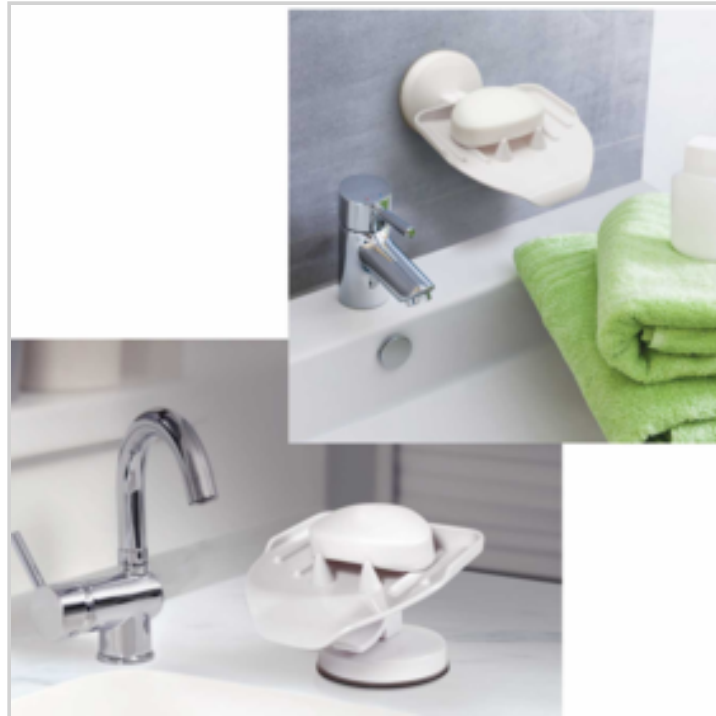

## 2 IN ONE SINK SPONGE AND BRUSH HOLDER

Ref. 63074133

Add extra storage to your sink or shower Suction Sink Sponge & Brush Holder.  
Perfect for holding a scrub brush, sponge or bar of soap, its open design provides optimal drainage.  
Three strong suction cups firmly adhere to most smooth surfaces.  
Made of sturdy steel, the beautiful scroll design will add a traditional touch to your home.

Ref. 40541133

Keeps soap dry, making it last longer  
 Adjustable suction cup for dual mounting options  
 Designed to hold soap in place as excess water drains

**DETAILED INFO**

**Material :** plastique