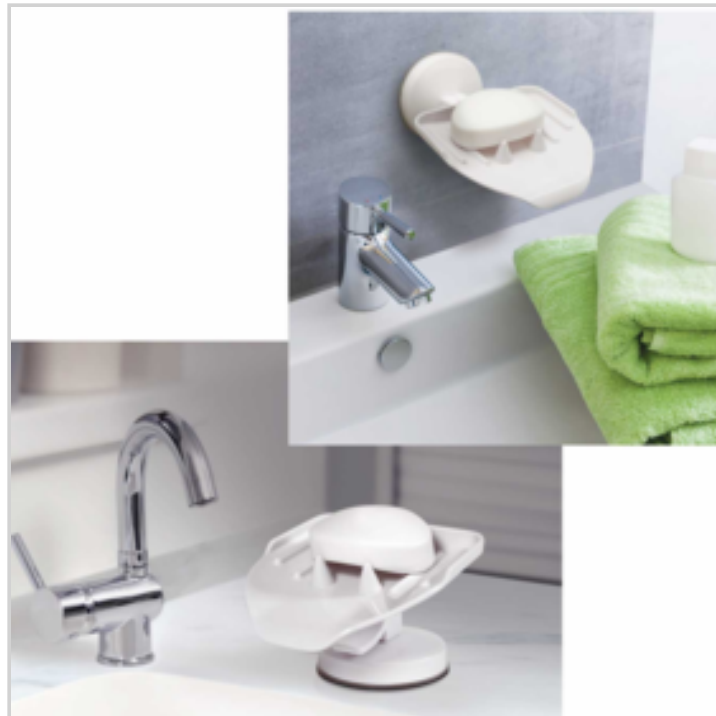

Price offer : OP15847 (price valid until : 18/04/2026)

2 IN ONE SINK SPONGE AND BRUSH HOLDER

Ref. 63074133

Add extra storage to your sink or shower Suction Sink Sponge & Brush Holder.
Perfect for holding a scrub brush, sponge or bar of soap, its open design provides optimal drainage.
Three strong suction cups firmly adhere to most smooth surfaces.
Made of sturdy steel, the beautiful scroll design will add a traditional touch to your home.

Ref. : 72723133

Price : 5.4 €
+ 0.04 € of DEEE

Price offer : OP15847 (price valid until : 18/04/2026)

2 WAY SOAP SAVER TRAY WHITE COLOR

Ref. 40541133

Keeps soap dry, making it last longer
 Adjustable suction cup for dual mounting options
 Designed to hold soap in place as excess water drains