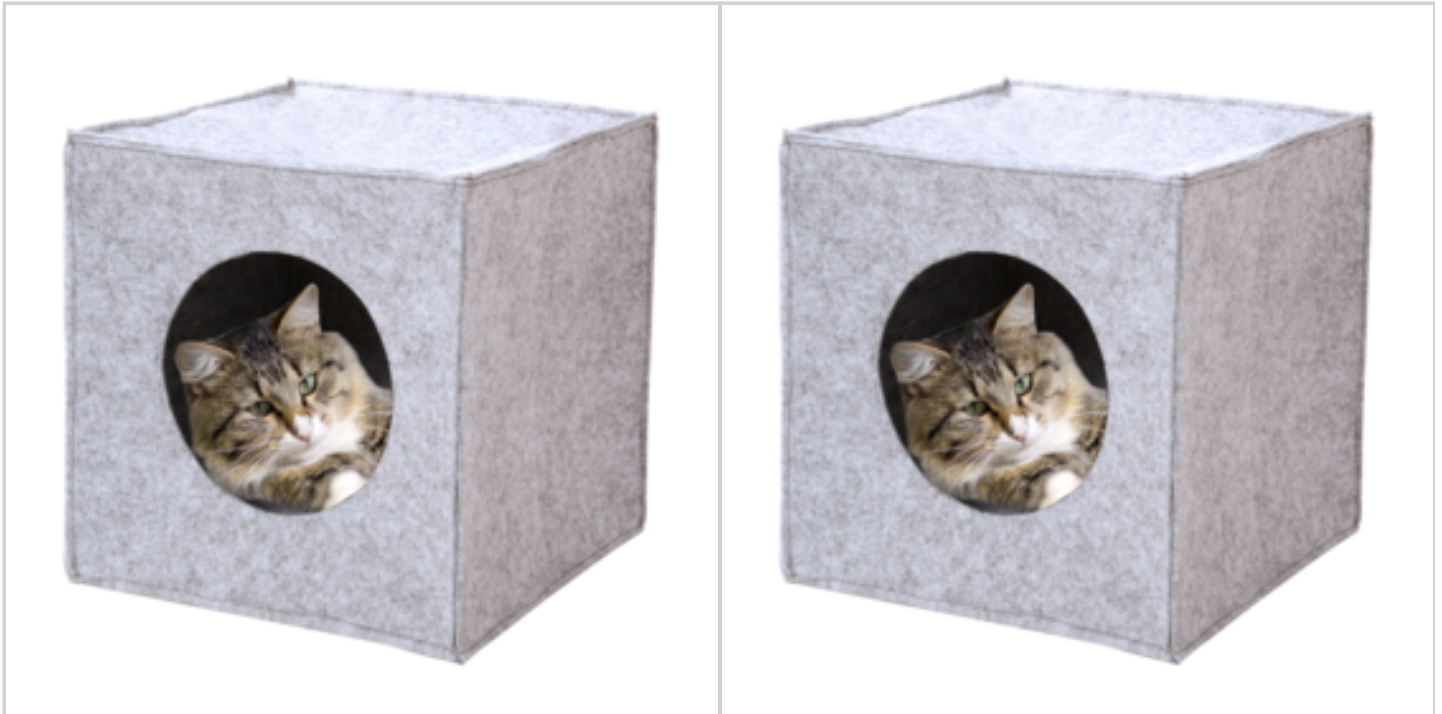

EAN :

Ref. : 21921133

Price : 9.45 €
+ 0.38 € eco-share

Price offer : OP15825 (price valid until : 19/04/2026)

PET BOX FOR CAT IN FELT

Ref. 81717133

Kennel for cat in foldable felt and light gray color.

Practical, she can put herself at any place in the house and / or be carried away during a trip or other.

Because it is so light, cleaning is easy.

This niche is perfect for your pet to have his own little corner in your home.

DETAILED INFO

Material : Feutre

Gross Weight : 320 gr.

Net Weight : 310 gr.

Size item : L 0 x w 0 x h 0 cm